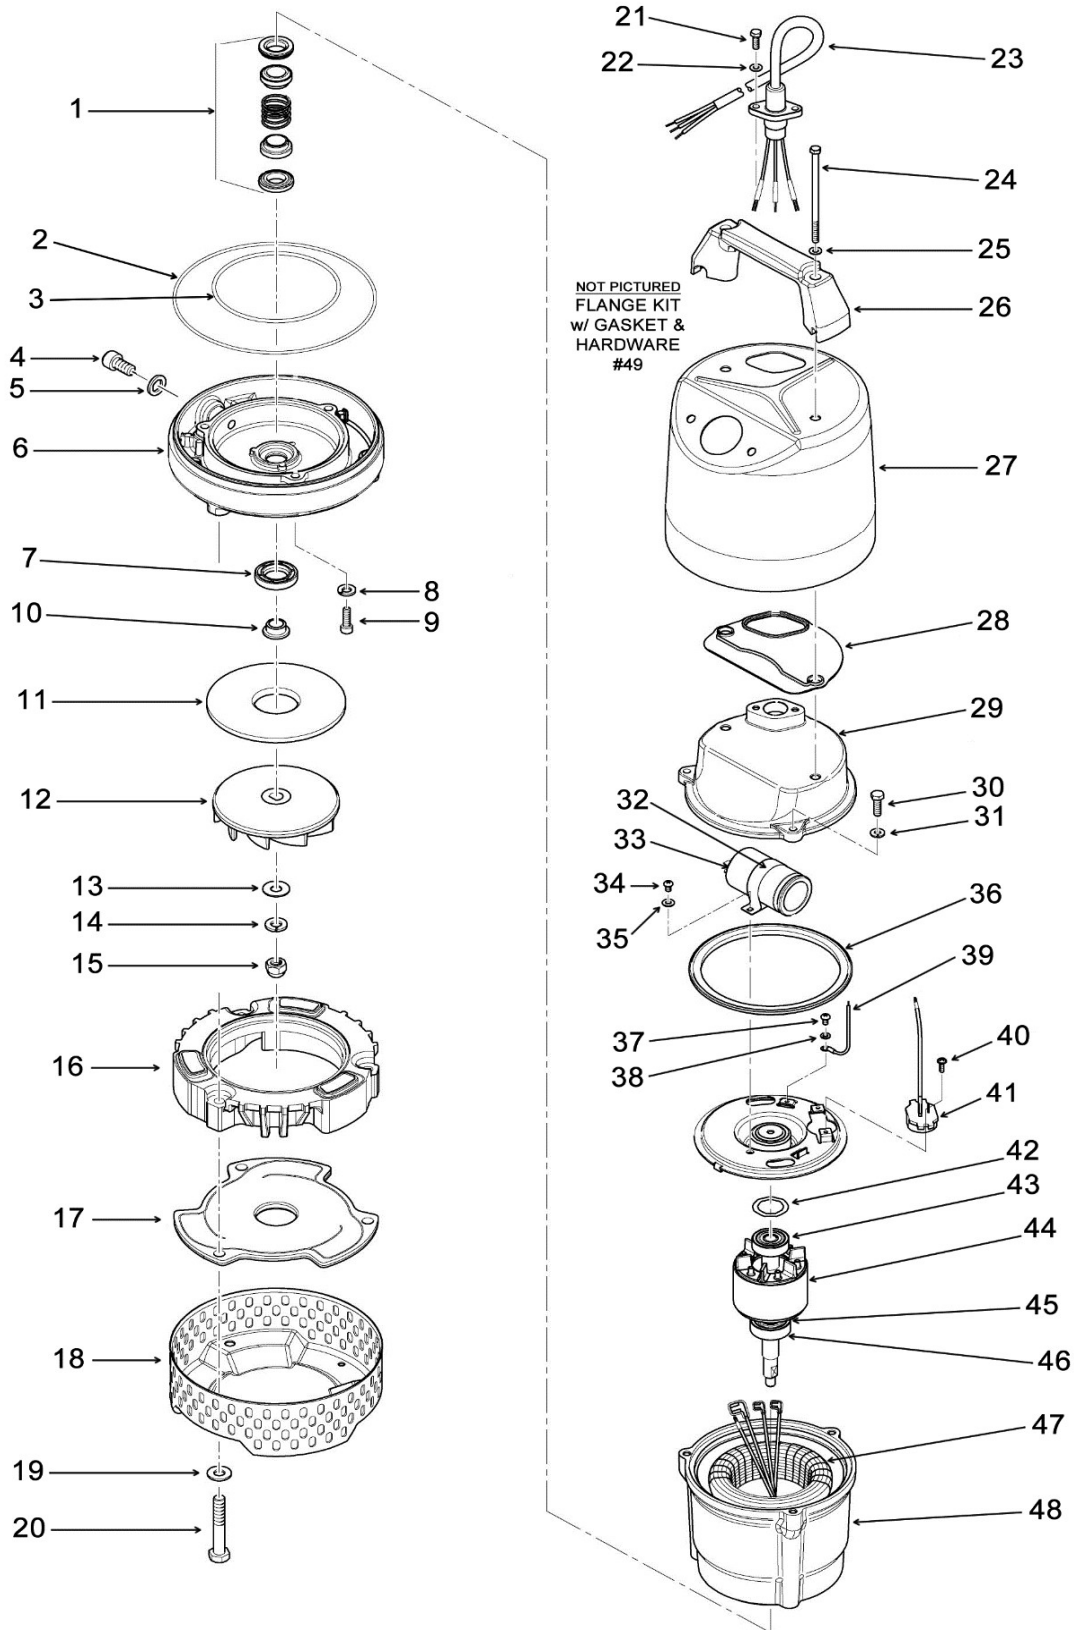

PARTS BREAKDOWN

Model: SP-20 / SP-25
2" Submersible Pump

PARTS BREAKDOWN

Model: SP-20 / SP-25
2" Submersible Pump

Pos.	SP-20 Item No.	SP-25 Item No.	Description	Qty
1	S60490	S60490	Mechanical Seal	1
2	S60574	S60574	O-Ring	1
3	S60571	S60571	O-Ring	1
4	S60552	S60552	Hex Socket, M10*20	1
5	S60509	S60509	Gasket	1
6	S60562	S60562	M. Seal Bracket	1
7	S60492	S60492	Oil Seal	1
8	S60609	S60609	Spring Washer, M6	3
9	S60575	S60575	Hex Socket, M6*25	3
10	S60445	S60445	Oil Seal Bush	1
11	S60499	S60499	Wear Plate	1
12	S60496	S60495	Impeller	1
13	S60580	S60580	Washer, 5/16"	1
14	S60582	S60582	Spring Washer, M8	1
15	S60556	S60556	Cap Nut, M8	1
16	S60494	S60494	Casing	1
17	S60498	S60498	Casing Cover	1
18	S60448	S60448	Strainer	1
19	S60597	S60597	Washer, M8	3
20	S60589	S60589	Hex Bolt, M8*50(22)	3
21	S60592	S60592	Hex Bolt, M5*15	2
22	S60588	S60588	Washer, M5	2
23	S60468	S60470	Cable And Plug Assy (50', 14AWG, 3C, SJOW)	1
24	S60596	S60596	Hex Bolt, M8*70(22)	2
25	S60597	S60597	Washer, M8	2
26	S60501	S60501	Handle	1
27	S60465	S60466	Outer Cover	1
28	S60642	S60642	Gasket	1
29	S60558	S60558	Upper Cover	1
30	S60608	S60608	Hex Bolt, M6*25	3
31	S60609	S60609	Spring Washer, M6	3
32	S60610	S60610	Capacitor Clip	1
33	S60478	S60480	Running Capacitor	1
34	S60612	S60612	Bolt, M4*6	2
35	S60613	S60613	Washer, M4	1
36	S60618	S60618	Gasket	1
37	S60612	S60612	Bolt, M4*6	2
38	S60613	S60613	Washer, M4	1
39	S60637	S60637	Ground Wire, 16AWG*120	1
40	S60664	S60664	Screw (M4*8) + Washer (M4)	2
41	S60631	S60634	Auto-Cut Protector	1
42	S60628	S60628	Wave Washer	1
43	S60487	S60629	Bearing	1
44	S60441	S60442	Shaft End	1
45	S60654	S60654	Bearing Washer	1
46	S60486	S60486	Bearing	1
47	S60623	S60624	Stator Winding	1
48	S60625	S60626	Motor Frame	1
49	S60100	S60100	Outlet Flange Kit w/ Gasket, Hardware	1